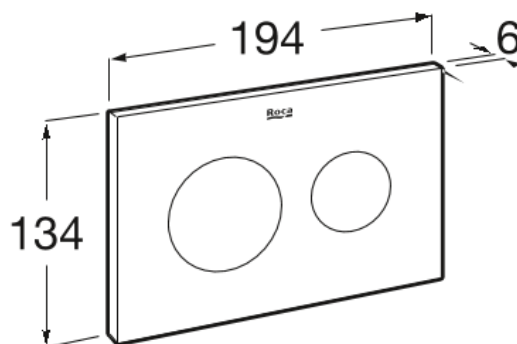

DUPLO S

PS3 Dual - Dual flush plate

DIMENSIONS

Length	194 mm
Width	6 mm
Height	134 mm

COLOURS AND FINISHES

CN Titanium Black

TECHNICAL DRAWINGS

FEATURES

Dual flush plate for Roca Duplo S installation systems. No tools required for installation.

Number of buttons: 2

BOUGHT TOGETHER FREQUENTLY

Duplo S Compact - Built-in structure with compact dual flush cistern for wall-hung WC. Ø 90 / Ø 110 elbow

8900A0020

Accessory for levelled plate for PS2 and PS3 flush plates

8906A0000

Duplo S

Designed for modern living, Duplo S seamlessly integrates advanced concealed cistern technology with refined flush plate designs, providing unparalleled comfort and style for any bathroom project.